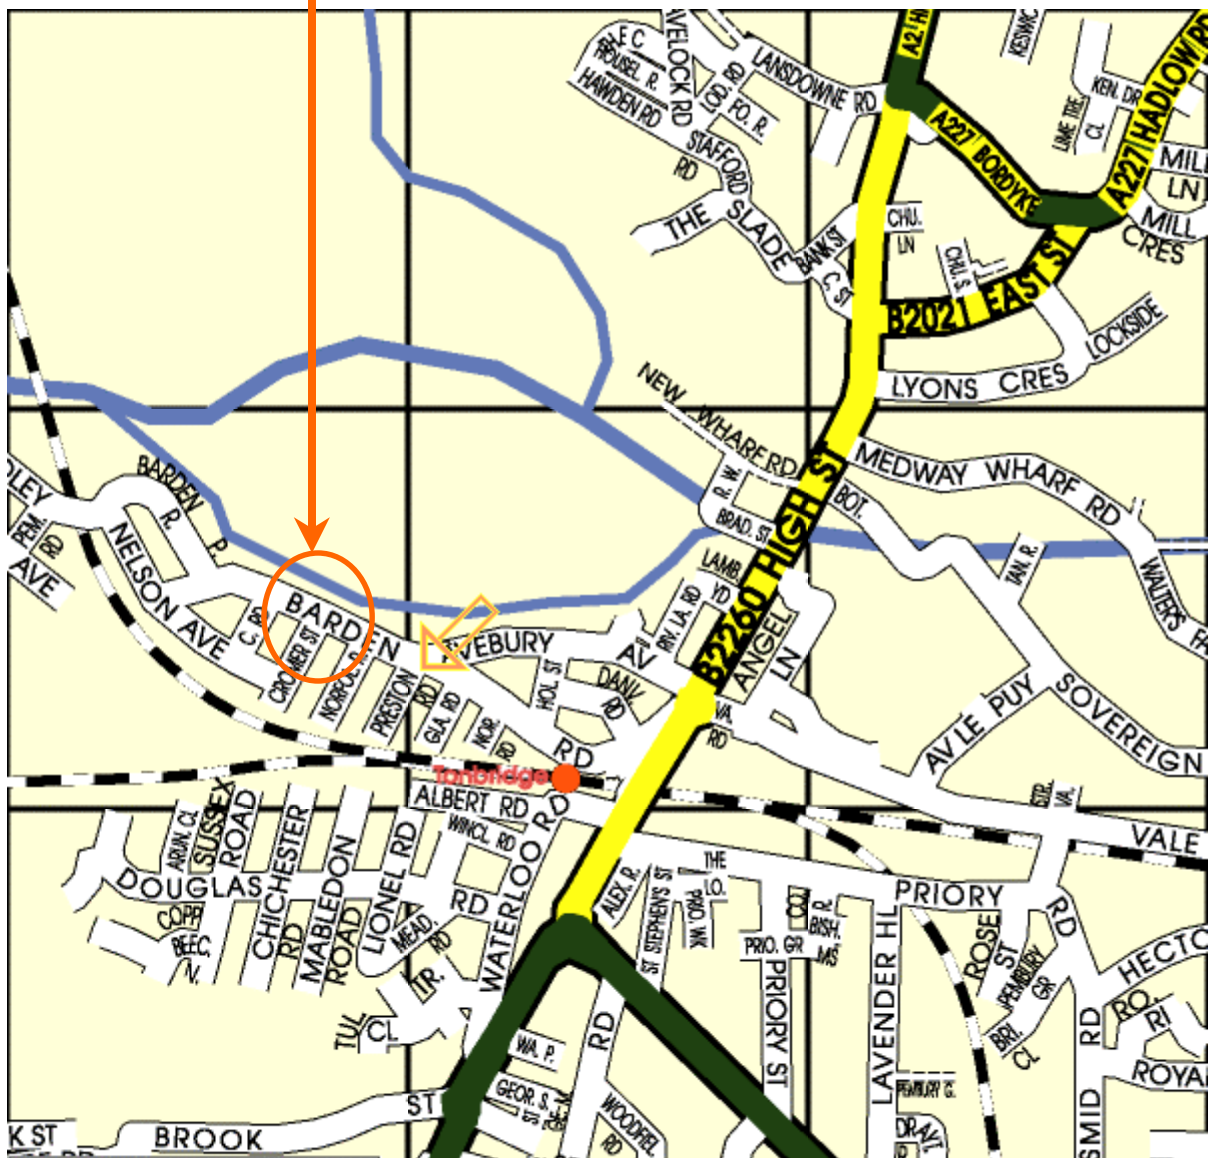

# KENT CANOES

BCU 1 & 2 star courses  
start from the boys brigade premises in:  
BARDEN ROAD, TONBRIDGE

# KENT CANOE SERVICES

How to find: TONBRIDGE

# KENT CANOE SERVICES

KCS Map of: TONBRIDGE